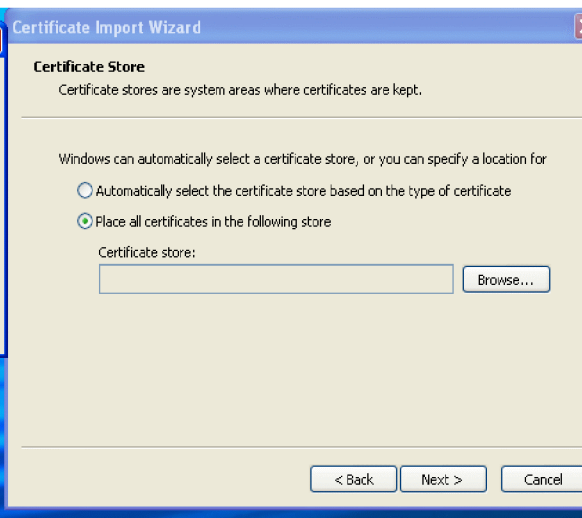

DIGITAL SIGNATURE SETTING IN WINDOW 7 & 8

DOWN THE ROOT CHAIN FILE FROM FOLLOWING LINK

<http://www.apspvtltd.com/important-tools.php>

INSTALL DIGITAL ROOT CHAIN FILE AS PICTURE MENTION BELLOW
ALL THE FILE TO INSTALL AS SAME PROCESS