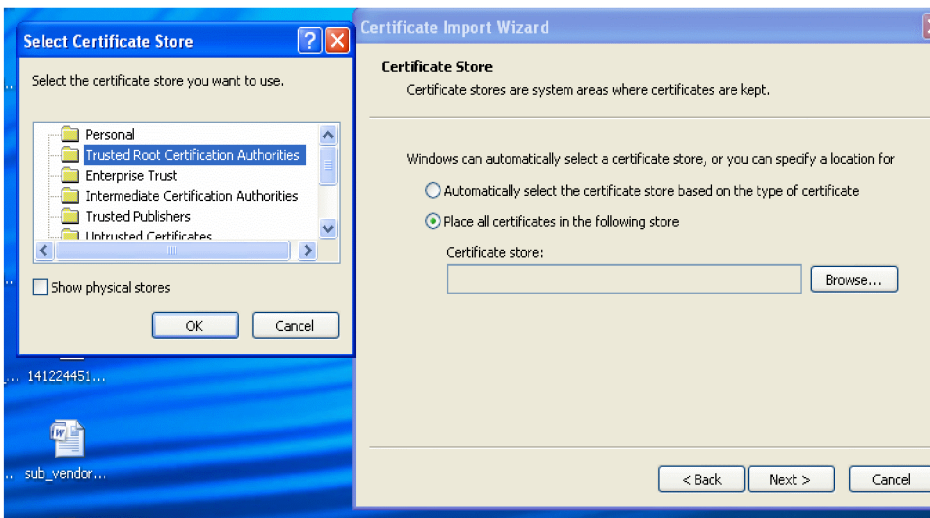

DIGITAL SIGNATURE SETTING IN WINDOW 7 & 8

DOWN THE ROOT CHAIN FILE FROM FOLLOWING LINK

<http://www.apspvtltd.com/important-tools.php>

INSTALL DIGITAL ROOT CHAIN FILE AS PICTURE MENTION BELLOW
ALL THE FILE TO INSTALL AS SAME PROCESS