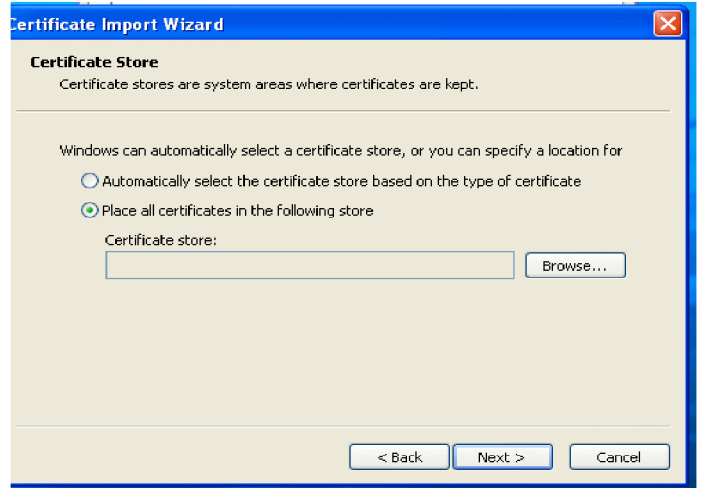

DIGITAL SIGNATURE SETTING IN WINDOW 7 & 8

DOWN THE ROOT CHAIN FILE FROM FOLLOWING LINK

<http://www.apspvtltd.com/important-tools.php>

INSTALL DIGITAL ROOT CHAIN FILE AS PICTURE MENTION BELLOW
ALL THE FILE TO INSTALL AS SAME PROCESS